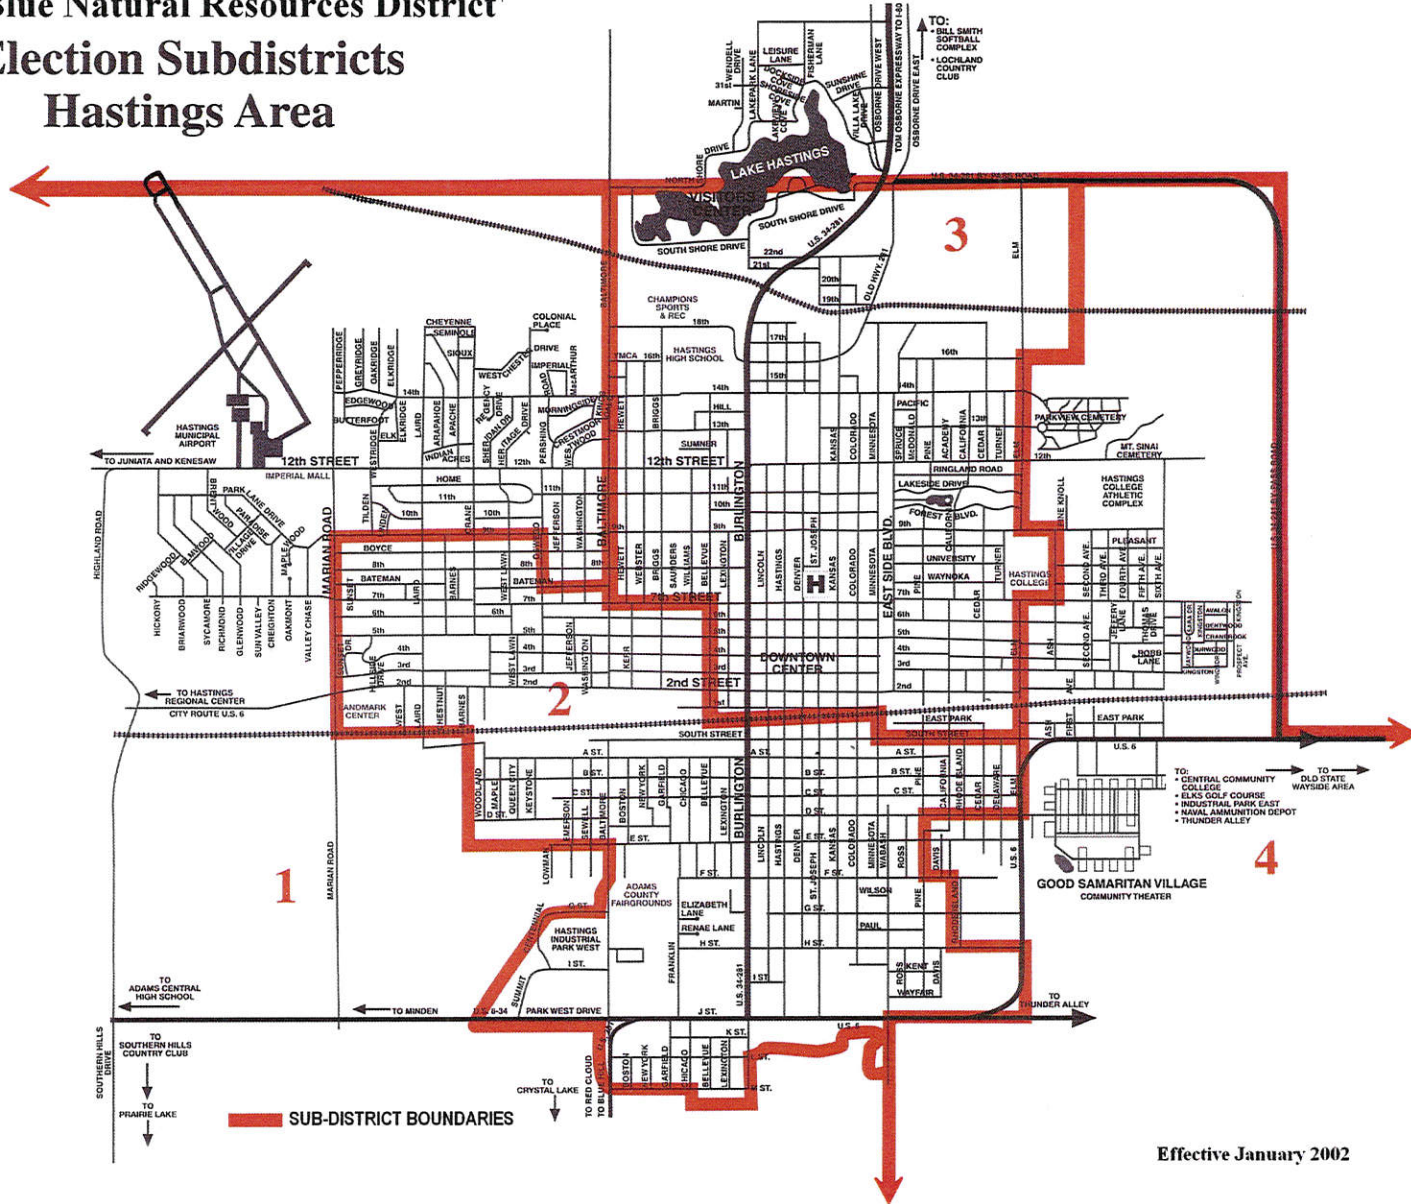

Little Blue Natural Resources District Election Subdistricts Hastings Area

Effective January 2002