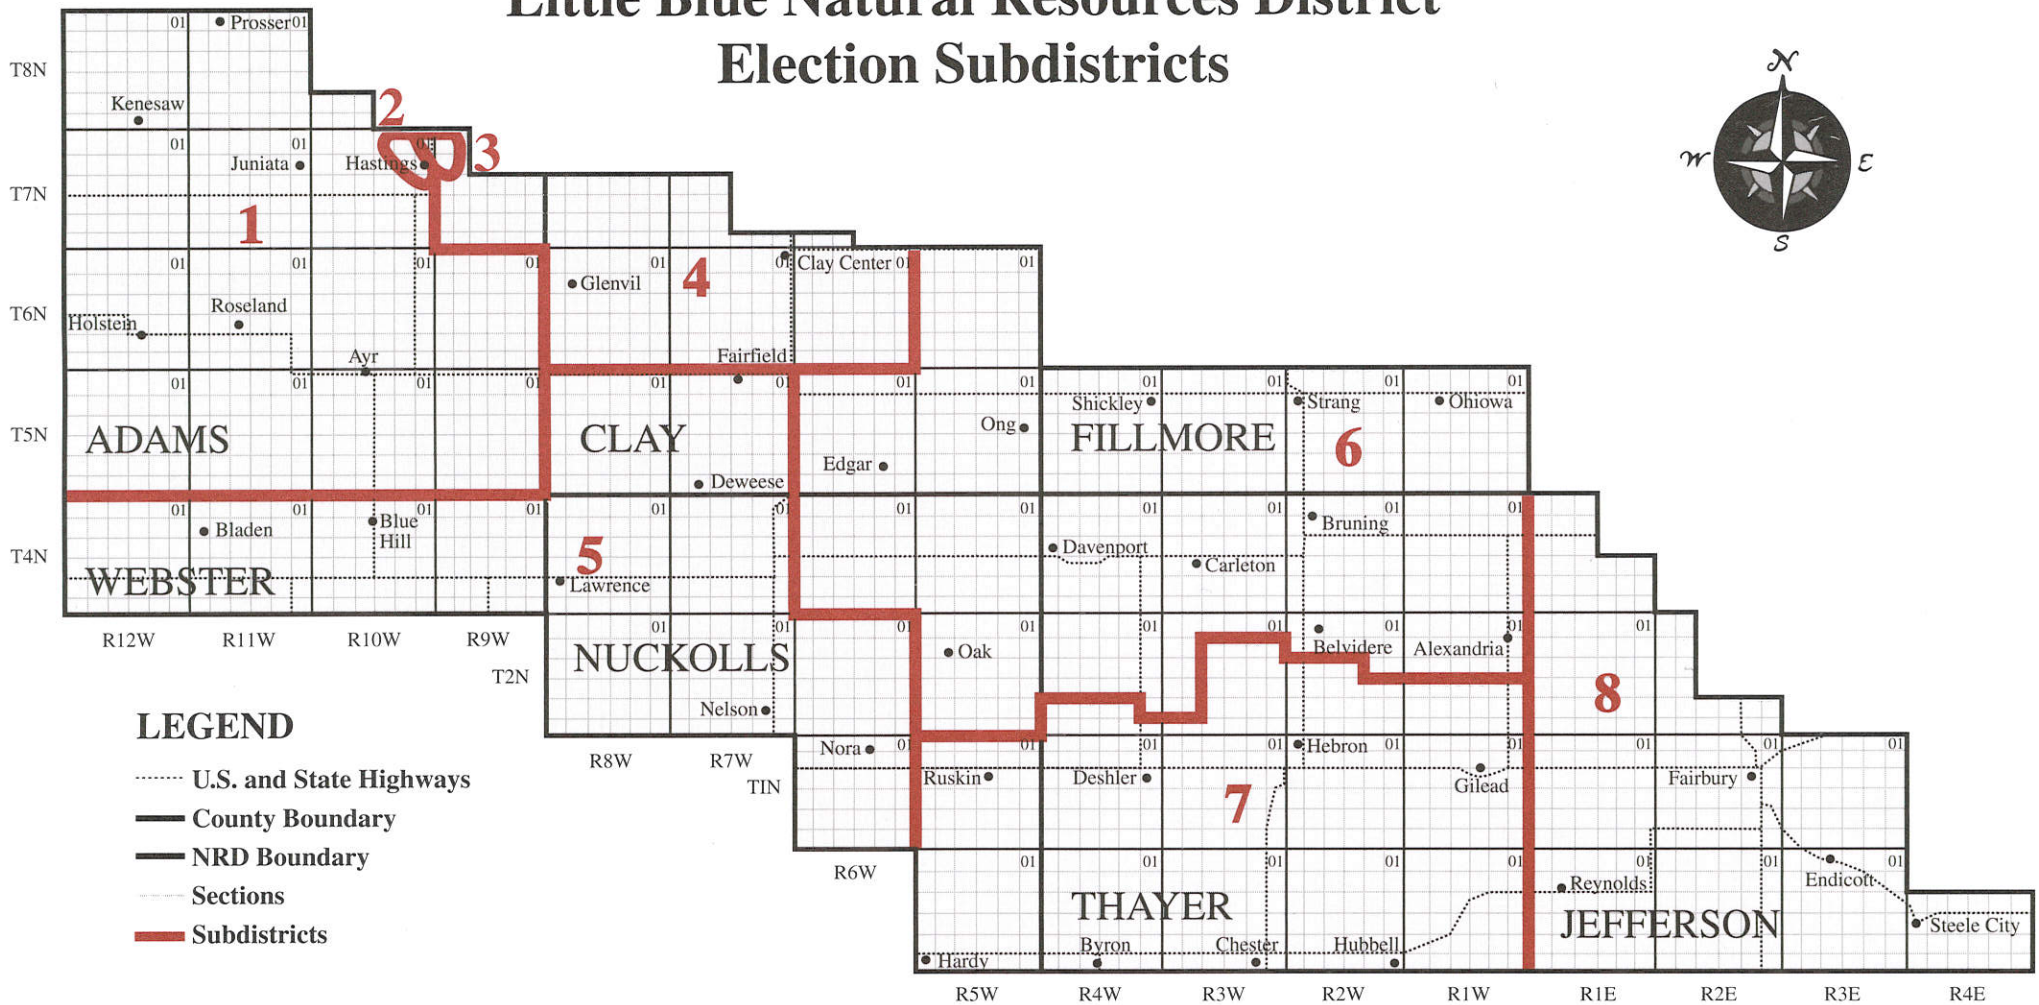

# Little Blue Natural Resources District Election Subdistricts

April, 2003